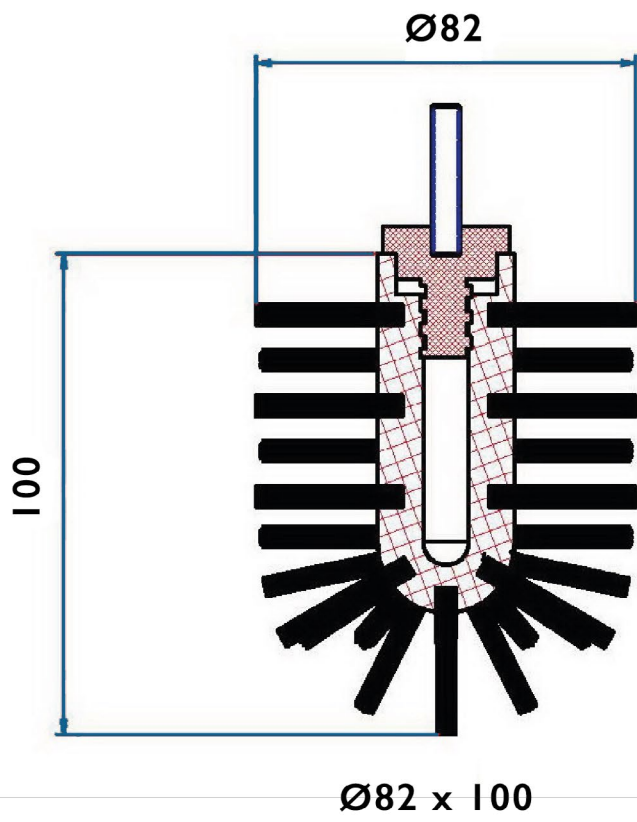

BC9387

DOLPHIN STAINLESS STEEL TOILET BRUSH SET

TECHNICAL DRAWINGS

ASSEMBLE

BRUSH HEAD

BRUSH HANDLE

PLASTIC INSERT

SS CONNECTOR