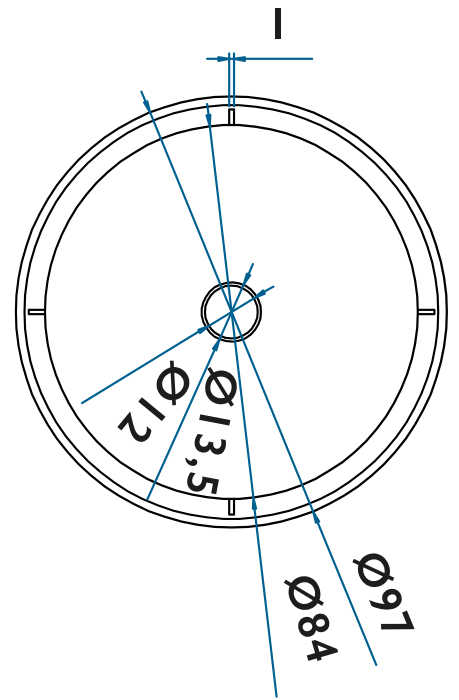

BC9387

DOLPHIN STAINLESS STEEL TOILET BRUSH SET

TECHNICAL DRAWINGS

ASSEMBLE

BRUSH HEAD

BRUSH HANDLE

PLASTIC INSERT

SS CONNECTOR

—

SS CYLINDER

—

SS ROSE