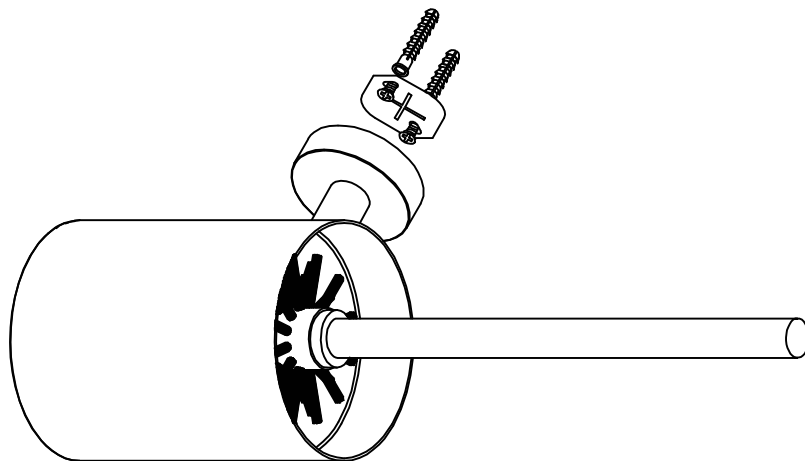

BC9387

DOLPHIN STAINLESS STEEL TOILET BRUSH SET

TECHNICAL DRAWINGS

ASSEMBLE

BRUSH HEAD

BRUSH HANDLE

PLASTIC INSERT

SS CONNECTOR

—

SS CYLINDER

—

SS ROSE