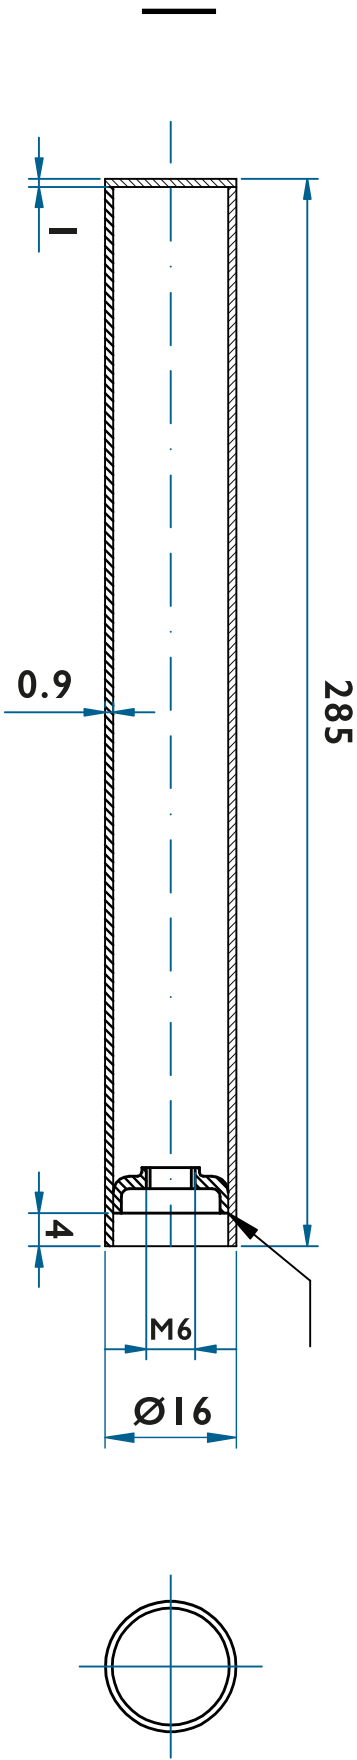

BC9387

DOLPHIN STAINLESS STEEL TOILET BRUSH SET

TECHNICAL DRAWINGS

ASSEMBLE

BRUSH HEAD

BRUSH HANDLE

PLASTIC INSERT

SS CONNECTOR

—

SS CYLINDER

—

SS ROSE