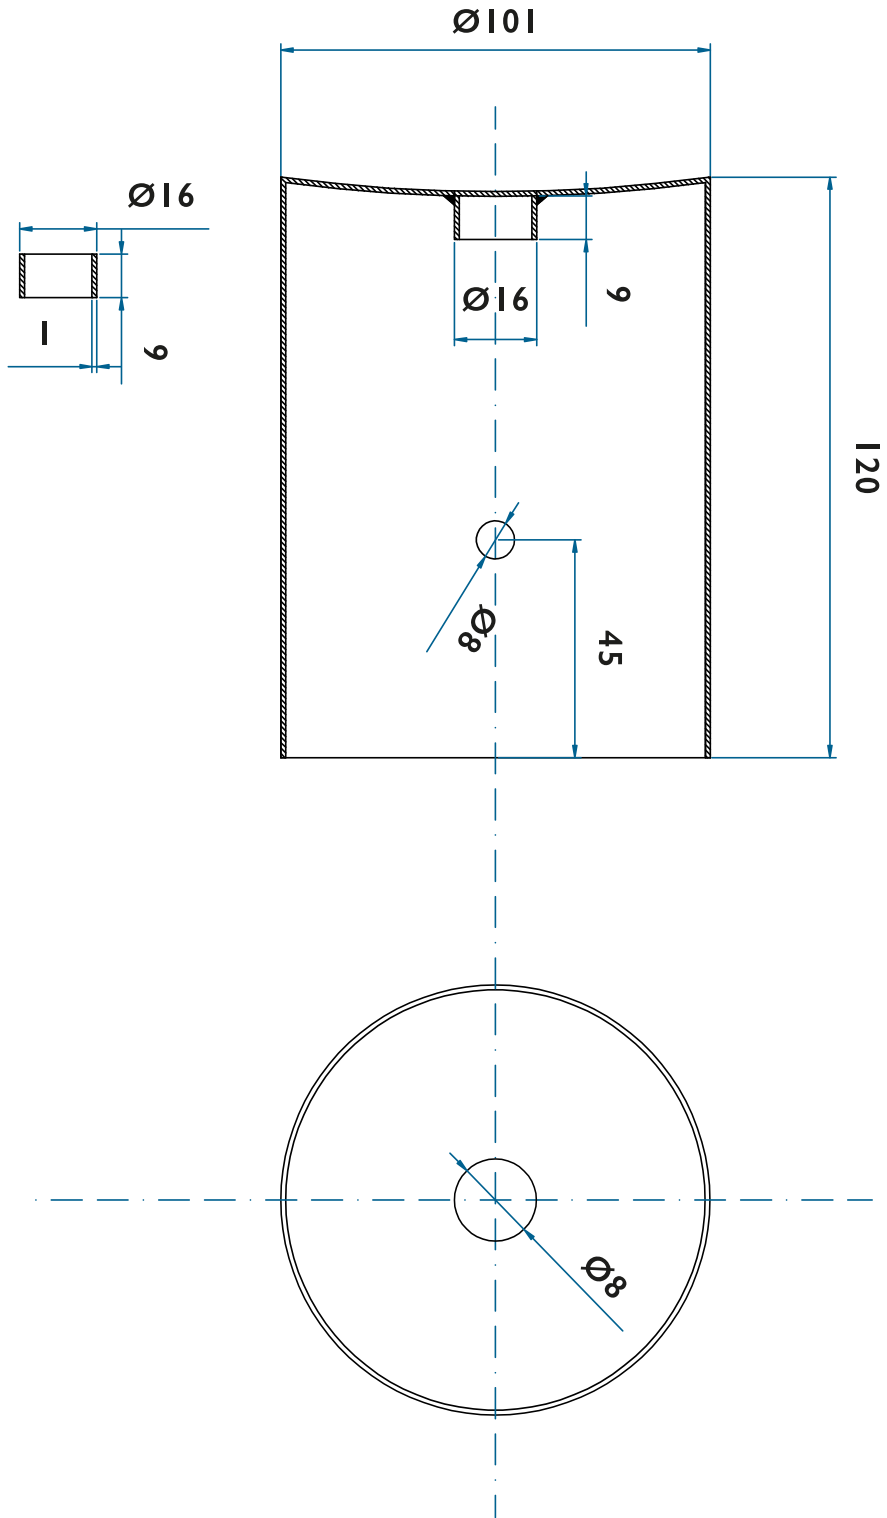

SS CYLINDER

—