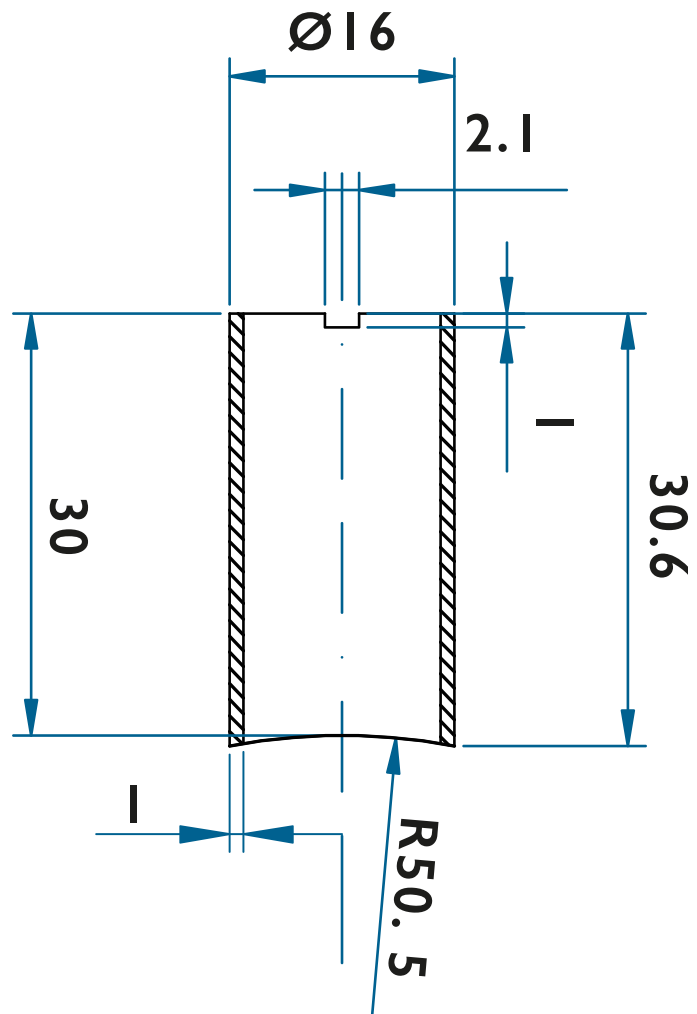

SS CONNECTOR

—