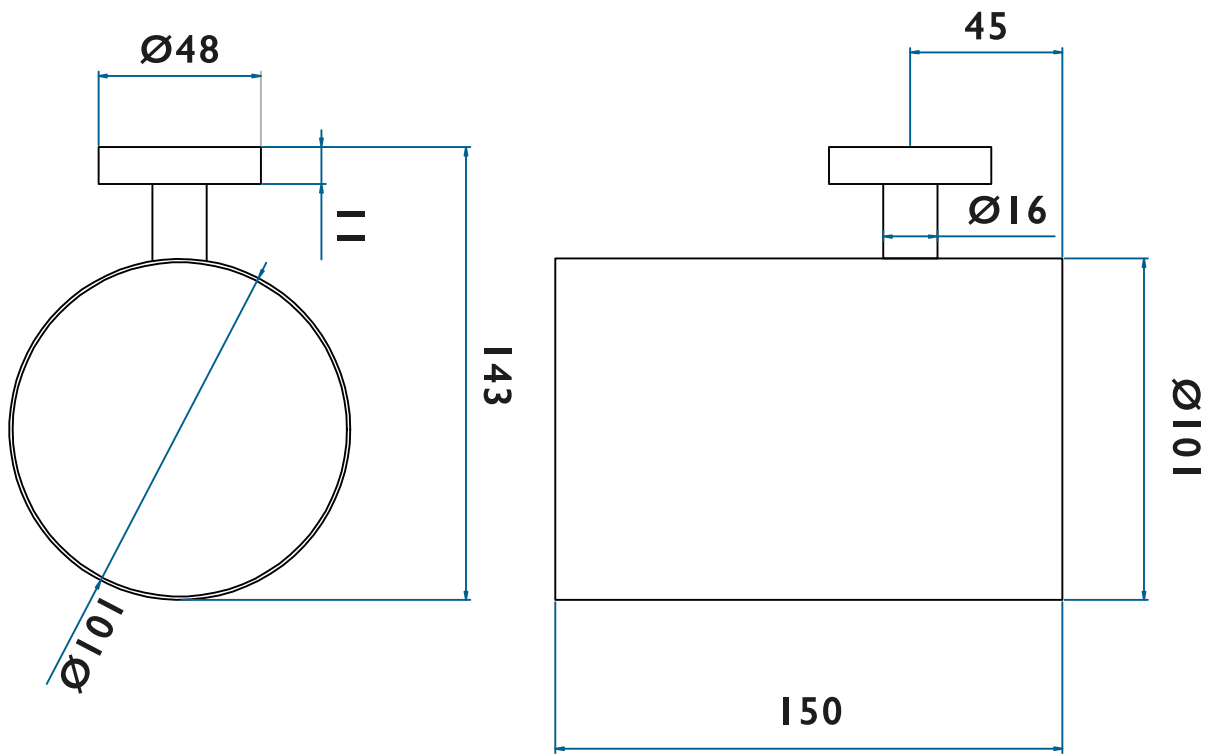

BC9387

DOLPHIN STAINLESS STEEL TOILET BRUSH SET

TECHNICAL DRAWINGS

ASSEMBLE

BRUSH HEAD

BRUSH HANDLE

PLASTIC INSERT

SS CONNECTOR