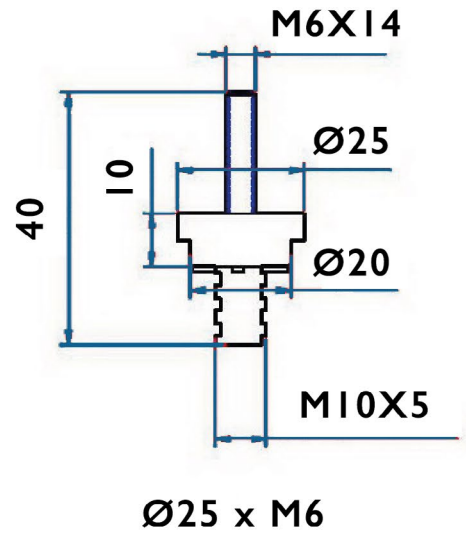

BC9387

DOLPHIN STAINLESS STEEL TOILET BRUSH SET

TECHNICAL DRAWINGS

ASSEMBLE

BRUSH HEAD

BRUSH HANDLE

PLASTIC INSERT

SS CONNECTOR