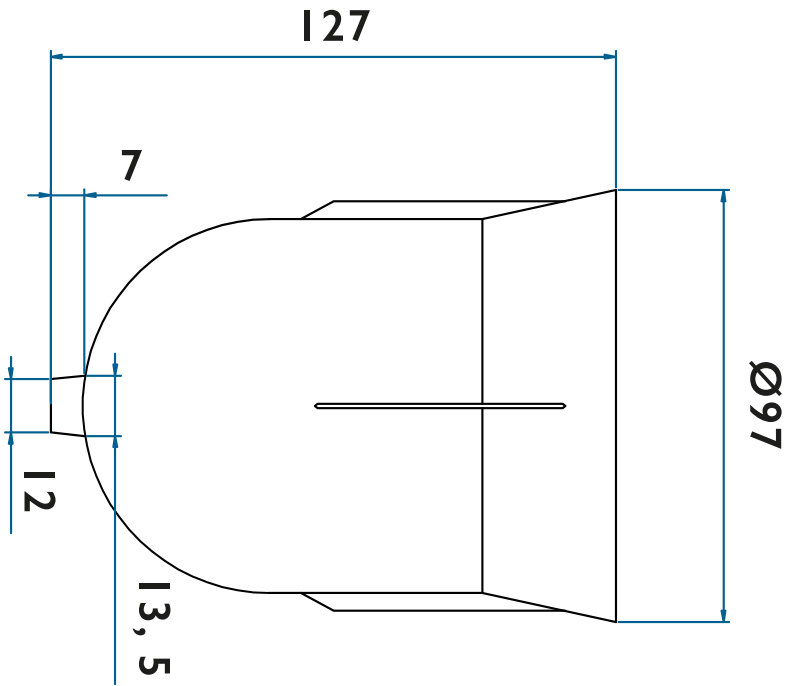

BC9387

DOLPHIN STAINLESS STEEL TOILET BRUSH SET

TECHNICAL DRAWINGS

ASSEMBLE

BRUSH HEAD

BRUSH HANDLE

PLASTIC INSERT

SS CONNECTOR