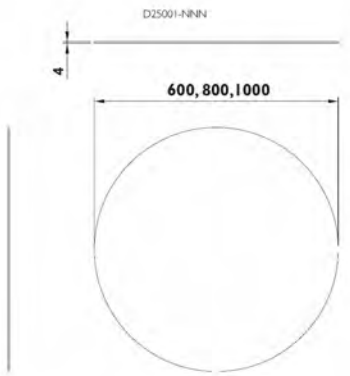

## DOLPHIN CIRCULAR MIRROR

- > Wall mounted mirror
- > Framed and frameless versions available – see product codes for options
- > LED lighting and no lighting versions available - see product codes for options
- > Mirror sizes available – 600mm, 800mm and 1000mm
- > Mains operated (LED lighting versions only)
- > IP44 protected
- > LED Lumens - 700 Lm/1m - 3000k
- > Powder coat and ceramic finishes available