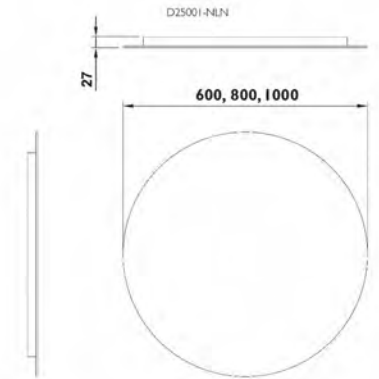

## DOLPHIN CIRCULAR MIRROR

- > Wall mounted mirror
- > Framed and frameless versions available – see product codes for options
- > LED lighting and no lighting versions available - see product codes for options
- > Mirror sizes available – 600mm, 800mm and 1000mm
- > Mains operated (LED lighting versions only)
- > IP44 protected
- > LED Lumens - 700 Lm/1m - 3000k
- > Powder coat and ceramic finishes available

### PRODUCT CODES

- D2500I-0600-NNN** - 600mm Frameless and no lighting
- D2500I-0800-NNN** - 800mm Frameless and no lighting
- D2500I-1000-NNN** - 1000mm Frameless and no lighting
- D2500I-0600-NLN** - 600mm Frameless, LED lighting
- D2500I-0800-NLN** - 800mm Frameless, LED lighting
- D2500I-1000-FLN** - 1000mm Frameless, LED lighting
- D2500I-0600-FNN** - 600mm Framed and no lighting
- D2500I-0800-FNN** - 800mm Framed and no lighting
- D2500I-0600-FLN** - 600mm Framed and LED Lighting
- D2500I-0800-FLN** - 800mm Framed and LED Lighting