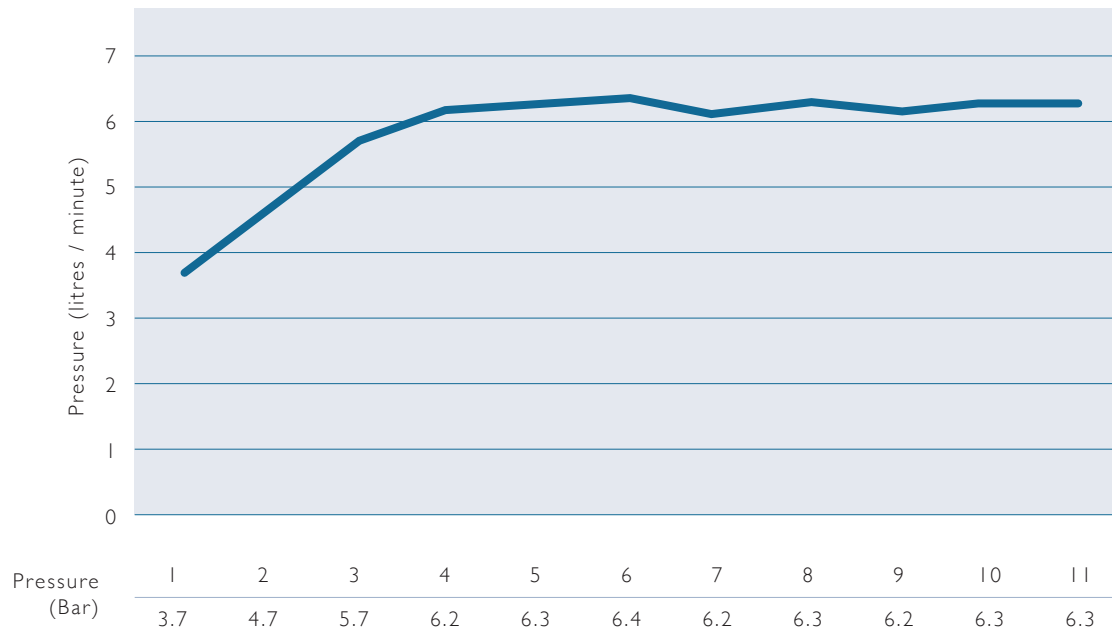

DB3001  
**DOLPHIN BLUE**  
**ROUND SLIMLINE SHOWER HEAD**  
**FLOW RATE CHARTS**

**DBRA9R** Flow rate for 9 litres per minute

**DBRA6R** Flow rate for 6 litres per minute

**DBRA4R Flow rate for 4 litres per minute**

**DBRA5R Flow rate for 5 litres per minute**