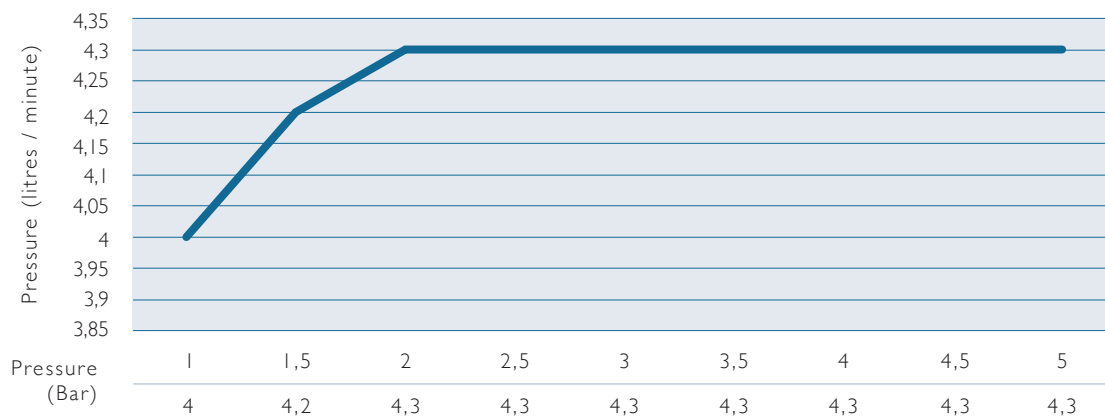

DB3001  
**DOLPHIN BLUE**  
**ROUND SLIMLINE SHOWER HEAD**  
**FLOW RATE CHARTS**

**DBRA9R** Flow rate for 9 litres per minute

**DBRA6R** Flow rate for 6 litres per minute

**DBRA4R Flow rate for 4 litres per minute**

**DBRA5R Flow rate for 5 litres per minute**