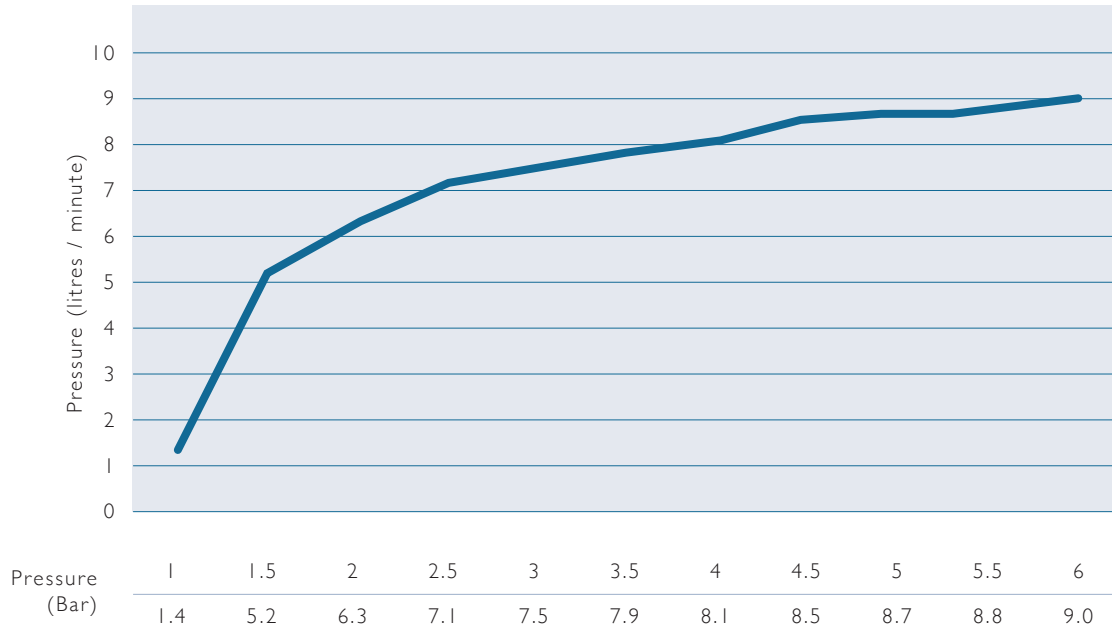

DB3001  
**DOLPHIN BLUE**  
**ROUND SLIMLINE SHOWER HEAD**  
**FLOW RATE CHARTS**

**DBRA9R** Flow rate for 9 litres per minute

**DBRA6R** Flow rate for 6 litres per minute

**DBRA4R Flow rate for 4 litres per minute**

**DBRA5R Flow rate for 5 litres per minute**